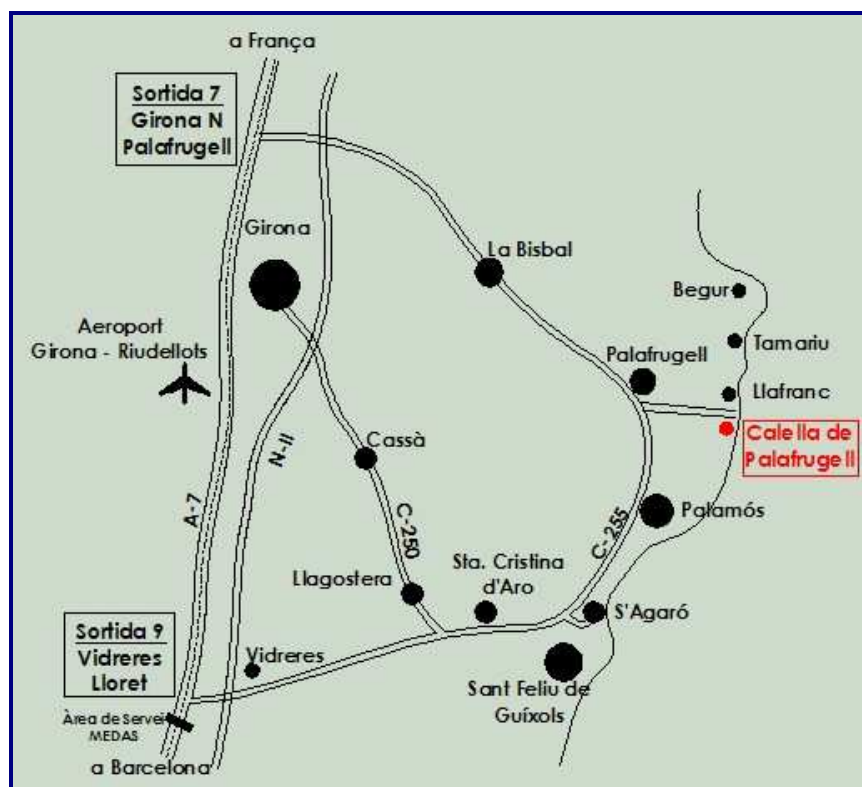

## CALELLA DE PALAFRUGELL

### PLÀNOL ACCÉS – PLANO DE ACCESO – MAP – PLAN -LAGE – ACCESSO

LINK TO GOOGLE MAPS:

[http://maps.google.es/maps?f=q&source=s\\_q&hl=es&qeocode=&q=hotel+mediterrani,+calella+de+palafrugell&sl=40.396764,-3.713379&spn=7.863183,13.974609&ie=UTF8&ll=41.888605,3.185949&spn=0.007508,0.013647&z=16&iwloc=A](http://maps.google.es/maps?f=q&source=s_q&hl=es&qeocode=&q=hotel+mediterrani,+calella+de+palafrugell&sl=40.396764,-3.713379&spn=7.863183,13.974609&ie=UTF8&ll=41.888605,3.185949&spn=0.007508,0.013647&z=16&iwloc=A)