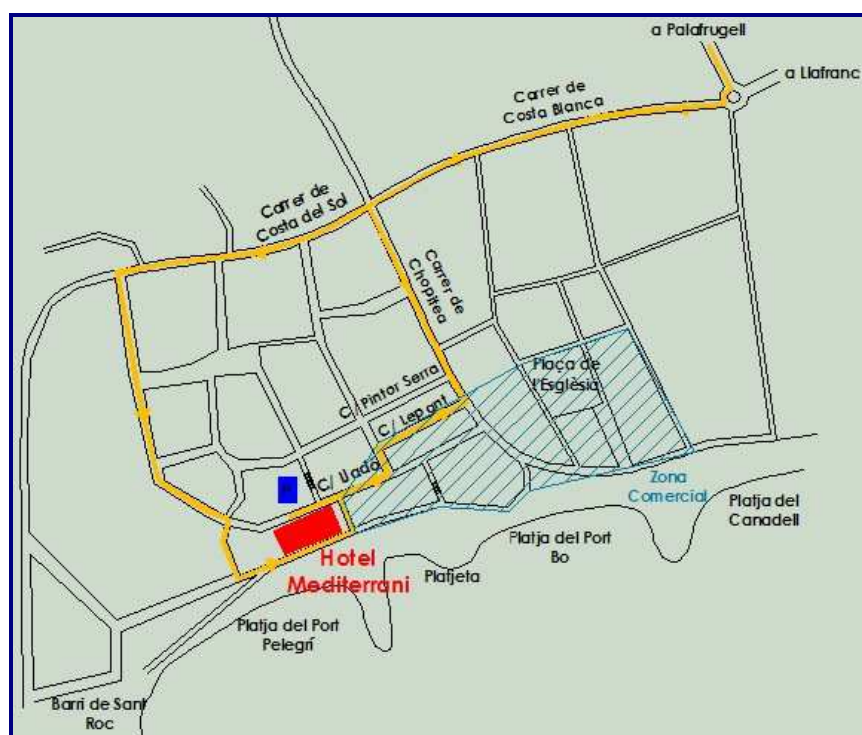

## CALELLA DE PALAFRUGELL

### PLÀNOL ACCÉS – PLANO DE ACCESO – MAP – PLAN -LAGE – ACCESSO

LINK TO GOOGLE MAPS:

[http://maps.google.es/maps?f=q&source=s\\_q&hl=es&qeocode=&q=hotel+mediterrani,+calella+de+palafrugell&sl=40.396764,-3.713379&spn=7.863183,13.974609&ie=UTF8&ll=41.888605,3.185949&spn=0.007508,0.013647&z=16&iwloc=A](http://maps.google.es/maps?f=q&source=s_q&hl=es&qeocode=&q=hotel+mediterrani,+calella+de+palafrugell&sl=40.396764,-3.713379&spn=7.863183,13.974609&ie=UTF8&ll=41.888605,3.185949&spn=0.007508,0.013647&z=16&iwloc=A)